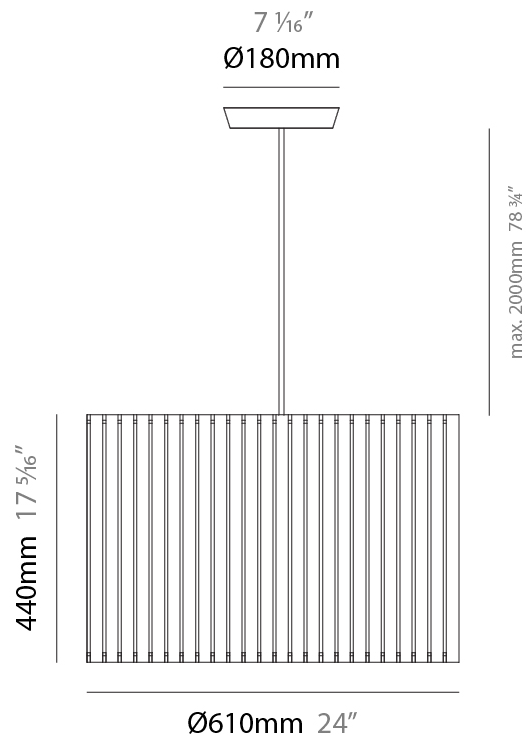

LUZ OCULTA WOOD SUSPENSION

D51037- _____ - _____

base number   Finish Options   Finish Options

1. To build a product code in our configurator select the specify button on the base model # product page
2. To build a manual product code on this datasheet choose from the options listed below in blue font and add the suffix to the base model #

GENERAL

Series: Luz Oculta
Subseries: Luz Oculta Wood
Brand: Fambuena
Division: Design
Mounting Type: Suspension
Mounting Location: Ceiling
Subcategory: Pendant

PHYSICAL

Shape: Rectangle
Diameter (mm): 610
Diameter (in): 24
Height (mm): 440
Height (in): 17 ⁵/₁₆
Light Distribution: Direct / Indirect
Fixture Finish: DOW / NAT
Holder Finish: BRA / BRZ
Fixture Material: Metal / Wood
Cable Details: Cable length 2000mm / 79"

ELECTRICAL

Number of Lamps: 1
Lamp Type: LED Retrofit
Lamp Shape: A19
Bulb Included: Bulb Not Included
Max. Wattage Per Lamp (W): 12
Lamp Base: E26
Input Voltage (V): 120
Upon Request: 277Vac / GU24

LED

OPTICAL

RATINGS AND CERTIFICATIONS

Certified By: Certified for North American Standards
IP rating: IP20