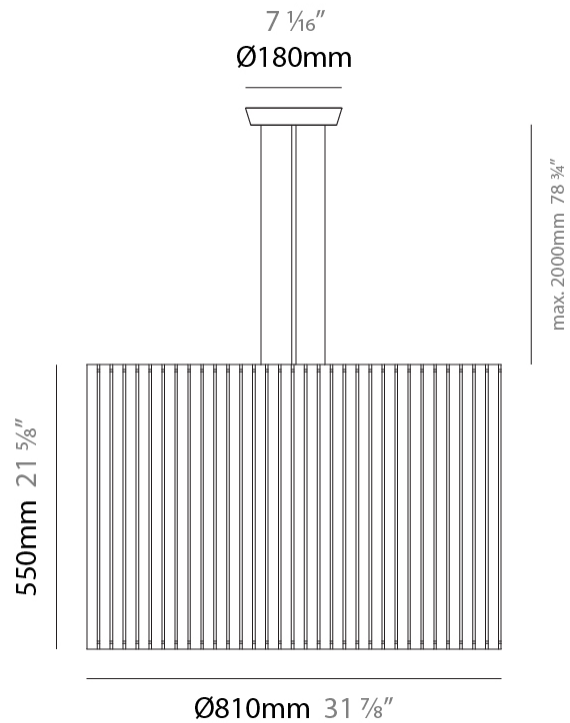

PROJECT _____
TYPE _____
SPECIFIER _____
QUANTITY _____
DATE _____

LUZ OCULTA WOOD SUSPENSION

D51035- _____ - _____
base number   Finish   Finish
                         Options   Options

1. To build a product code in our configurator select the specify button on the base model # product page
2. To build a manual product code on this datasheet choose from the options listed below in blue font and add the suffix to the base model #

GENERAL

Series: Luz Oculta
Subseries: Luz Oculta Wood
Brand: Fambuena
Division: Design
Mounting Type: Suspension
Mounting Location: Ceiling
Subcategory: Pendant

PHYSICAL

Shape: Rectangle
Diameter (mm): 810
Diameter (in): 31 7/8
Height (mm): 550
Height (in): 21 5/8
Light Distribution: Direct / Indirect
Fixture Finish: [DOW](#) / [NAT](#)
Holder Finish: [BRA](#) / [BRZ](#)
Fixture Material: Metal / Wood
Cable Details: Cable length 2000mm / 79"

ELECTRICAL

Number of Lamps: 3
Lamp Type: LED Retrofit
Lamp Shape: A19
Bulb Included: Bulb Not Included
Total Output Wattage (W): 36
Max. Wattage Per Lamp (W): 12
Lamp Base: E26
Input Voltage (V): 120
Upon Request: 277Vac / GU24

LED

OPTICAL

RATINGS AND CERTIFICATIONS

Certified By: Certified for North American Standards
IP rating: IP20