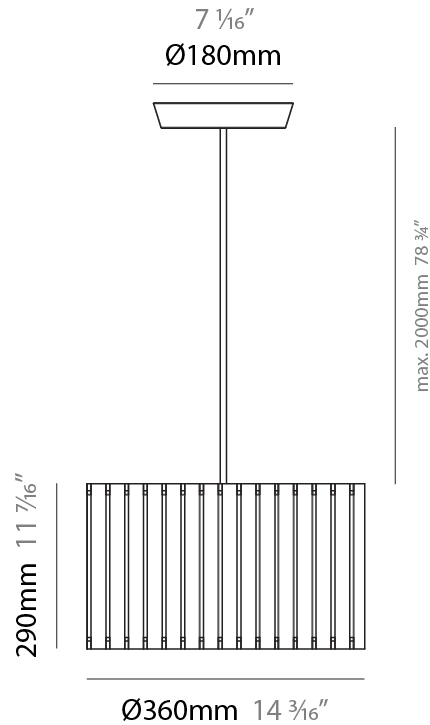

LUZ OCULTA WOOD SUSPENSION

D51039- _____

base number   Finish Options   Finish Options

1. To build a product code in our configurator select the specify button on the base model # product page
2. To build a manual product code on this datasheet choose from the options listed below in blue font and add the suffix to the base model #

GENERAL

Series: Luz Oculta
Subseries: Luz Oculta Wood
Brand: Fambuena
Division: Design
Mounting Type: Suspension
Mounting Location: Ceiling
Subcategory: Pendant

PHYSICAL

Shape: Rectangle
Diameter (mm): 360
Diameter (in): 14 ³/₁₆
Height (mm): 290
Height (in): 11 ⁷/₁₆
Light Distribution: Direct / Indirect
Fixture Finish: [DOW / NAT](#)
Holder Finish: BRA / BRZ
Fixture Material: Metal / Wood
Cable Details: Cable length 2000mm / 79"

ELECTRICAL

Number of Lamps: 1
Lamp Type: LED Retrofit
Lamp Shape: A19
Bulb Included: Bulb Not Included
Max. Wattage Per Lamp (W): 7
Lamp Base: E26
Input Voltage (V): 120
Upon Request: 277Vac / GU24

LED

OPTICAL

RATINGS AND CERTIFICATIONS

Certified By: Certified for North American Standards
IP rating: IP20

PROJECT
TYPE
SPECIFIER
QUANTITY
DATE